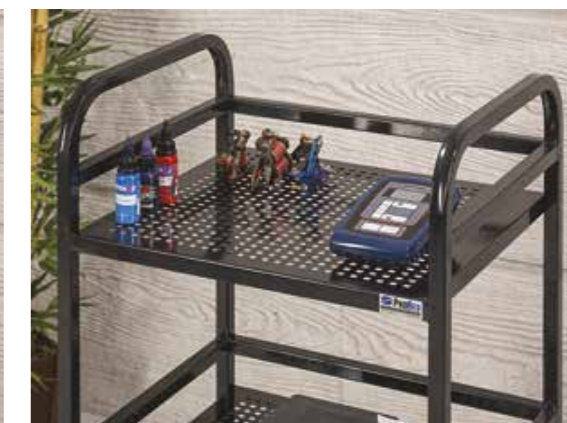

Technical Specifications

Outside dimensions: 50 cm x 40 cm x 97 cm